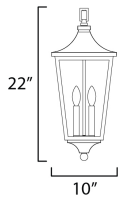

MEASUREMENTS

DIMENSION : 10" W x 23.5" H
 CANOPY : 4.75" W x 0.75" H x 4.75" L
 HANGING WEIGHT : 8.01 lb

LAMPING

INPUT VOLTAGE : 120V
 BULB : 2 x 40W Incandescent E12 Candelabra , 80W Total
 BULB INCLUDED : (Not Included)
 DIMMABLE : Y